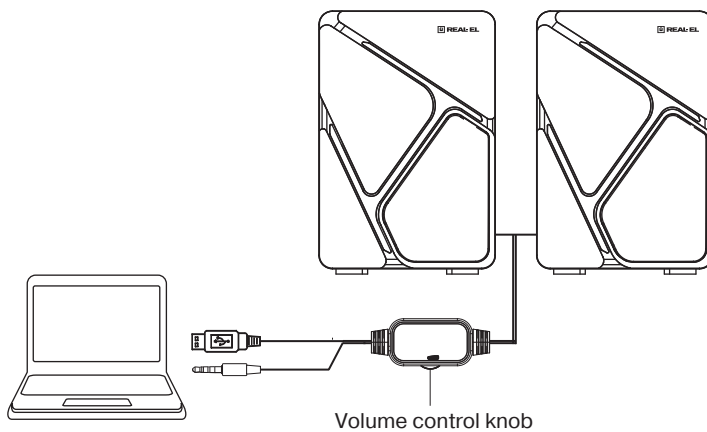

SPECIFICATION

Output power (RMS)	6 (2 × 3) W
Frequency range	120 – 20 000 Hz
Speaker dimensions	Ø 50 mm
Power supply	USB/5V DC
Connection	mini-jack Ø 3.5 mm
Dimensions	67 x 79 x 98 mm
Case material	plastic
Weight	0.4 kg